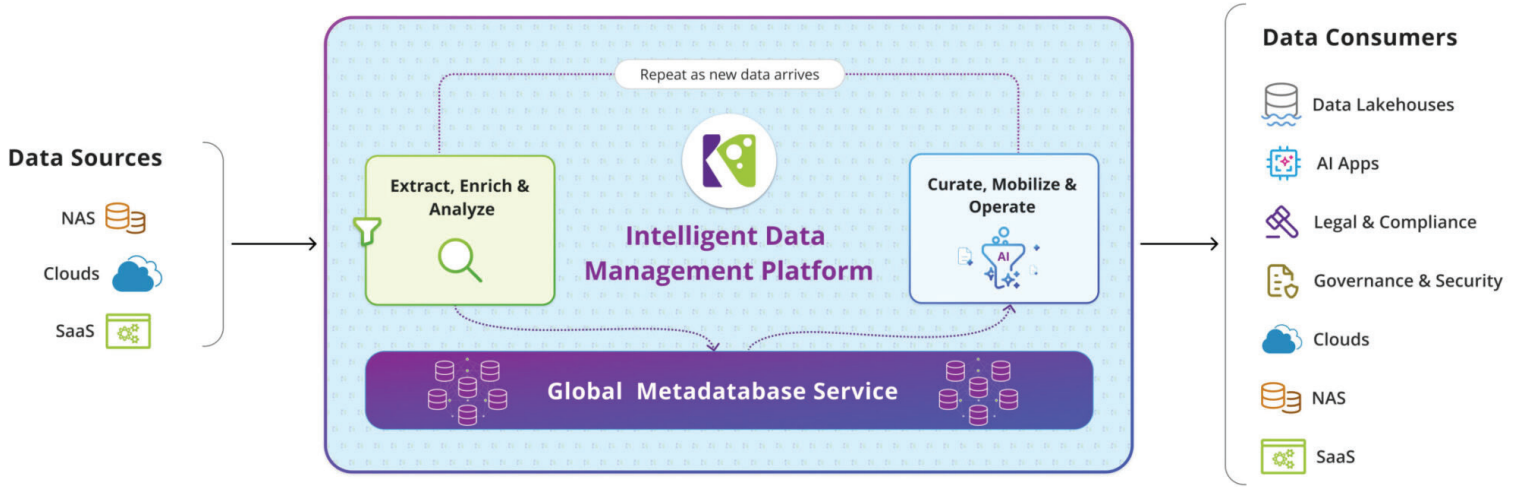

The Komprise Data Experience (KDX)

Analyze, classify, secure, move unstructured data at scale.

Komprise is a storage-agnostic data management platform that gives your enterprise the best experience with your unstructured data across storage, backup and AI silos. Komprise works with your unstructured data everywhere – no matter where it is stored, no matter what backup is used, no matter what ransomware defense you have in place and no matter what AI you run on it. Komprise never gets in the way, never locks your data up, and always keeps you in control of your data. We call this the Komprise Data Experience (KDX).

Get Savings

Get Ready for AI

“

Our digital collections are growing in leaps and bounds but budgets stay flat. With Komprise we're able to improve efficiency with a systematic workflow to index data, run AI and tag data.

The Komprise Intelligent Data Management Platform

Why Komprise?

Komprise puts enterprise IT in control of unstructured data chaos. With Komprise Intelligent Data Management you can easily analyze and classify petabytes of unstructured data scattered across NAS, Cloud and SaaS silos, reduce data risks and costs, and send the right data to AI with confidence.