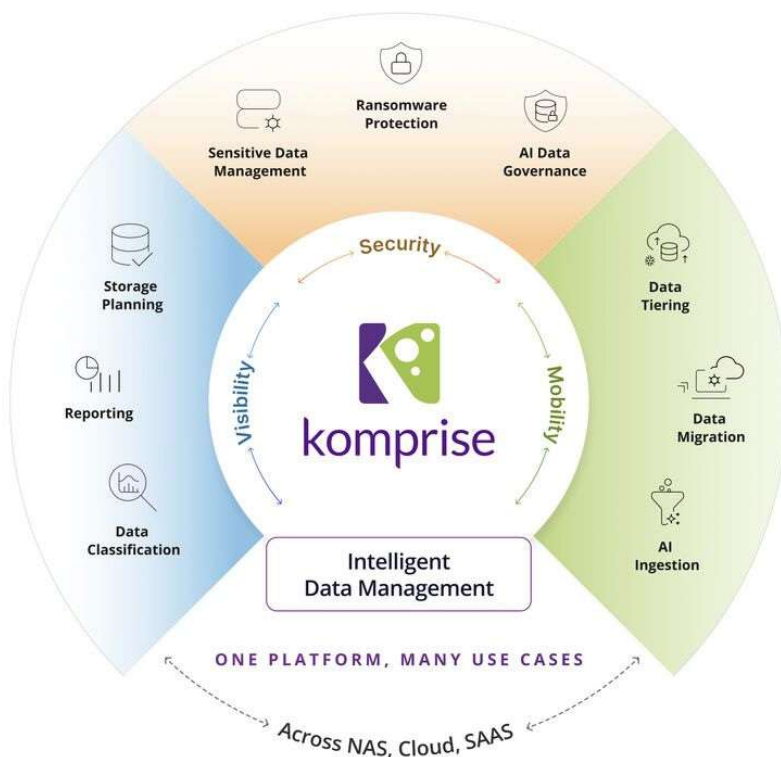

Storage-Agnostic Unstructured Data Management

80%

better AI results.

70%

reduction in storage costs.

27x

faster data migration.

Get Insights

Get Savings

Get Ready for AI

“

Our digital collections are growing in leaps and bounds but budgets stay flat. With Komprise we're able to improve efficiency with a systematic workflow to index data, run AI and tag data.