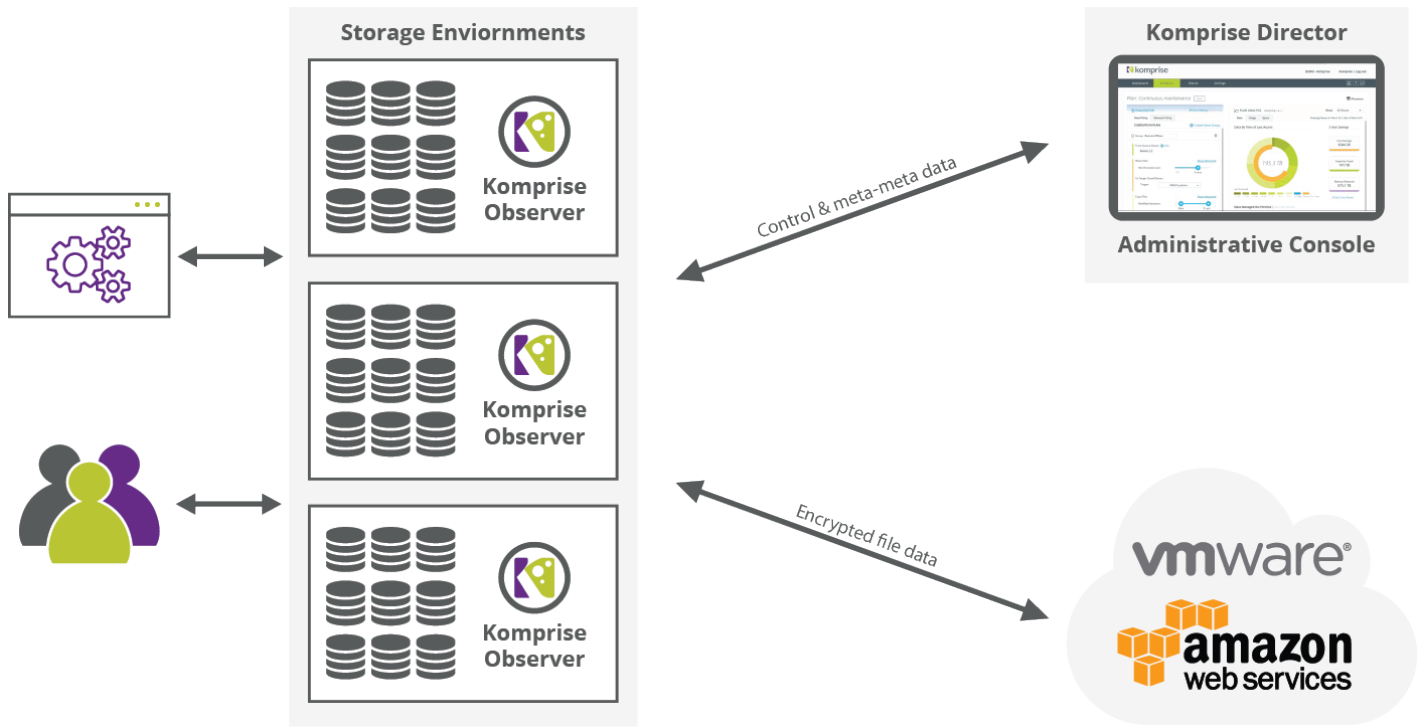

Komprise Identifies and Moves the Right Data to VMware Cloud on AWS

- Identifies hot and cold data across your network attached storage
- Projects the ROI of moving your data to cloud based storage
- Moves your data while preserving file-based access
- All with no changes or disruption to your users or applications

Scalability

Scales as virtual machines on-demand with no dedicated infrastructure or bottlenecks

Cost Savings

Cuts 70%+ of costs by moving cold data to secondary storage solutions like VMware Cloud on AWS

Komprise Scale Out Architecture Handles Massive Data Growth

Data management has been hard to adopt and does not scale to meet today's massive data growth. Komprise software utilizes a shared-nothing grid architecture that grows on demand to handle today's massive scale of data with intelligent automation.